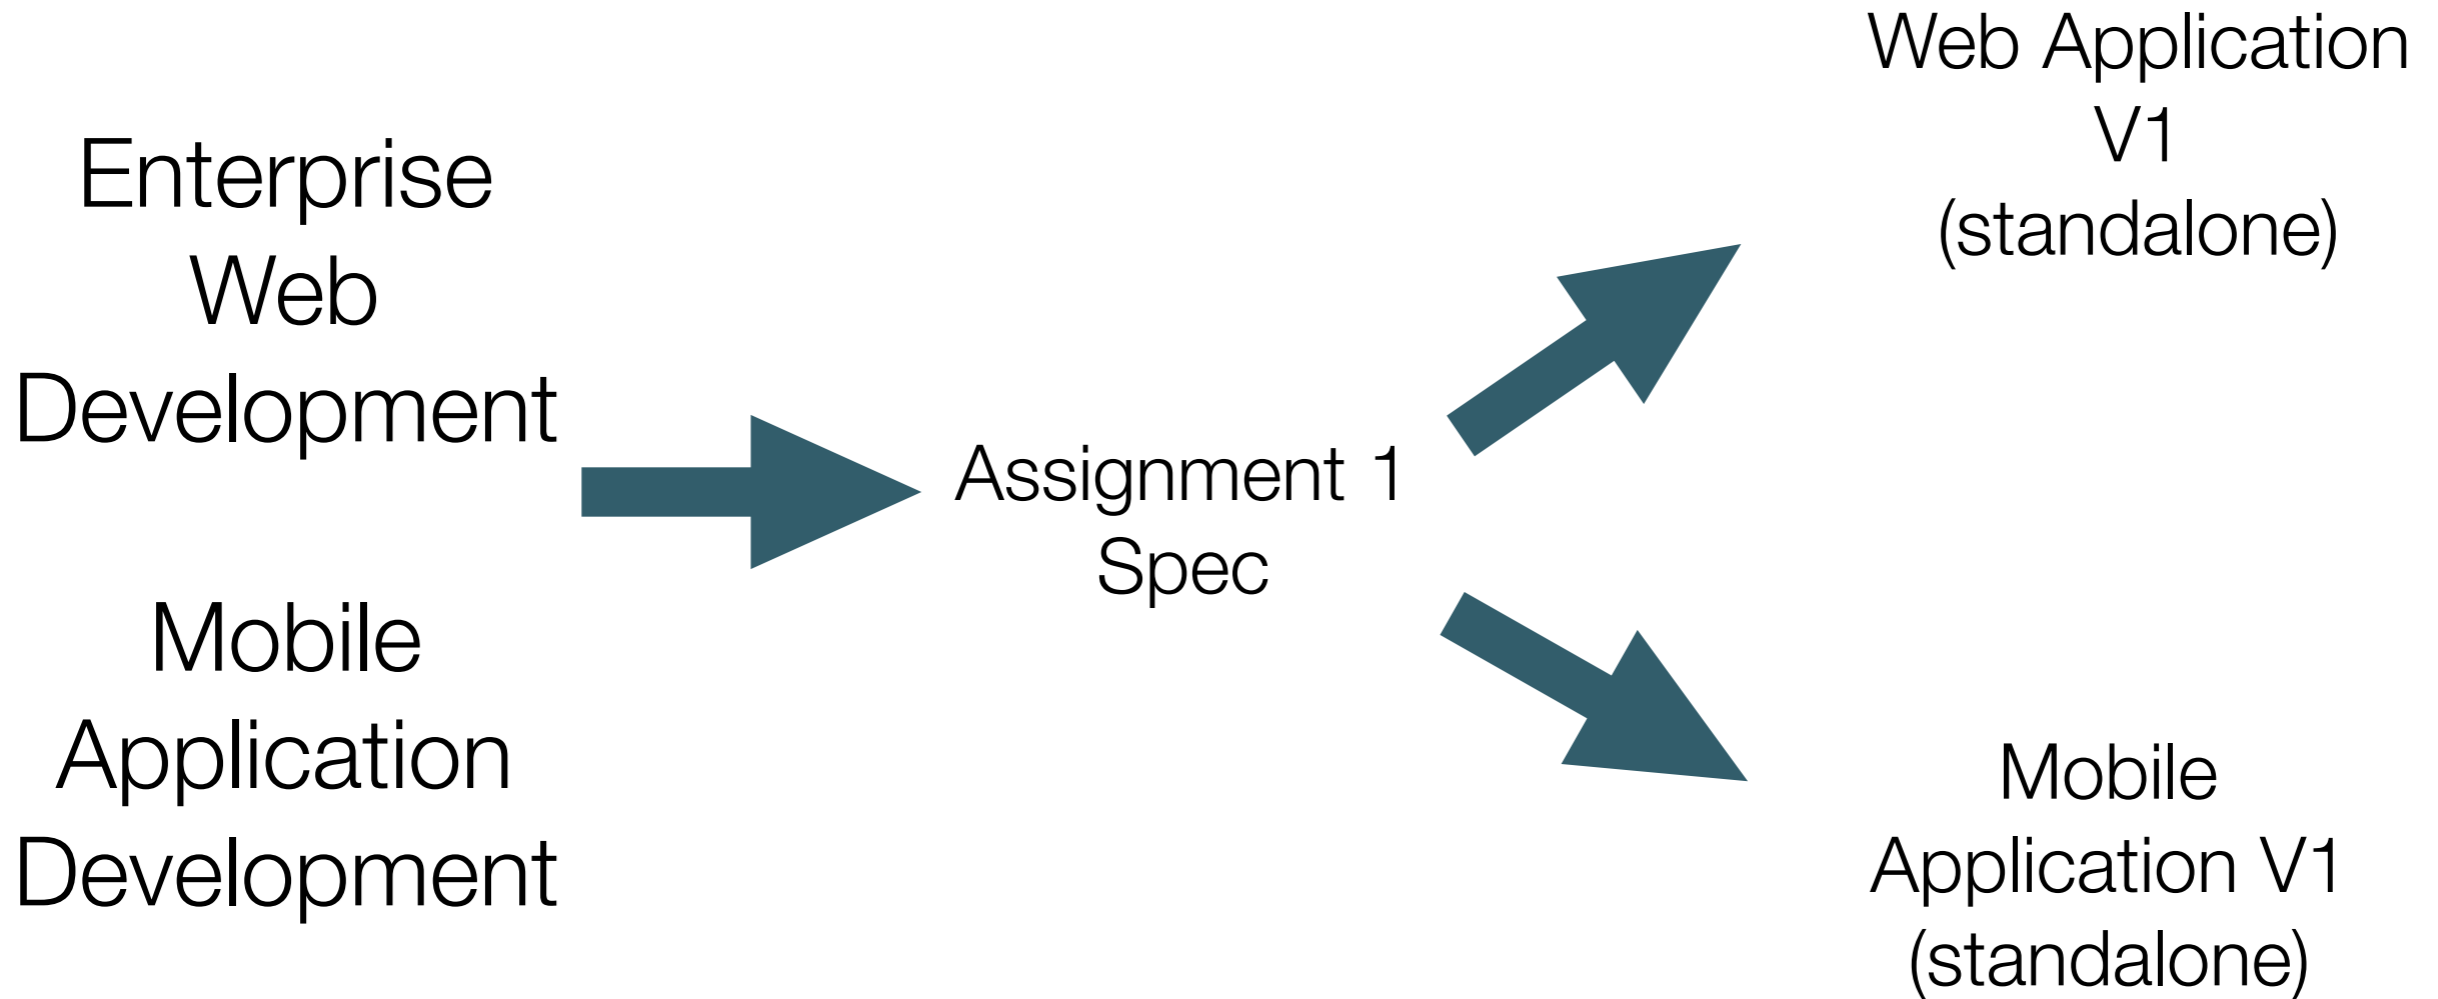

CA Structure + Calendar

Continuous Assessment

Agenda

- CA Structure
 - Assignment 1 (35%)
 - Assignment 2 (10%)
 - Assignment 3 (55%)
 - Assignment Submission Guidelines
- CA Calendar
- Assignment 1:
 - Specification
 - Android App Specifics
 - Web App Specifics

Enterprise Web Dev

Mobile App Dev

Assignment 1

Assignment 2

- Short Research paper on topical and relevant domain
- Accompanied by 10 minute presentation/slide deck
- Prepared & delivered by two person team
- Teams will be drawn by lot
- Topics also drawn by lot
- (Think champions league draw)