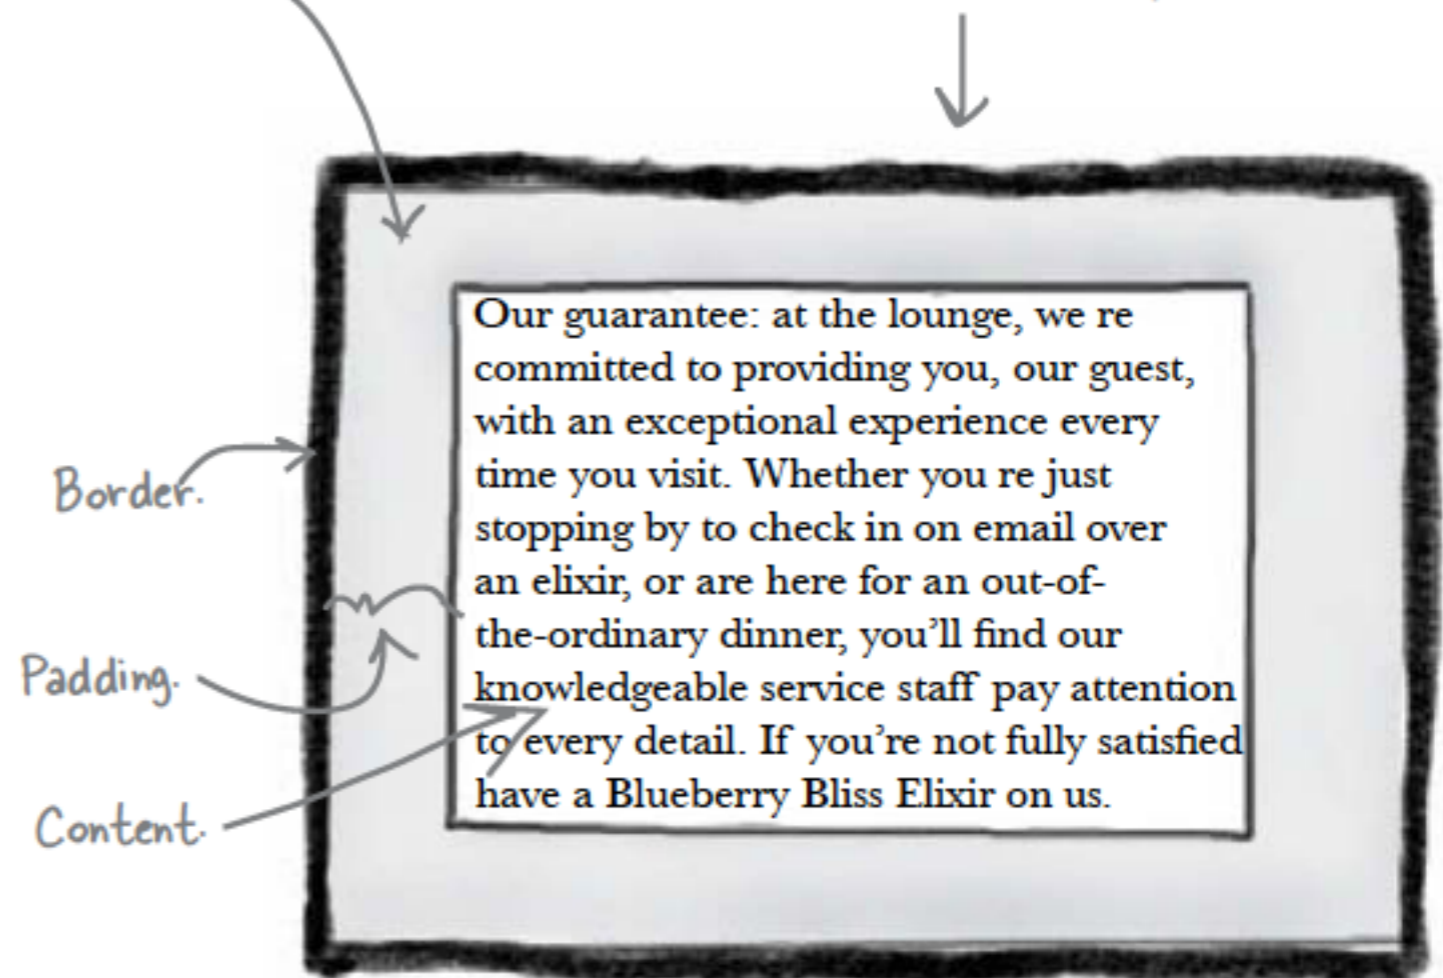

Border

Notice that the padding separates the content area from the border.

Using CSS, you're going to be able to control the width, color, and style of the border.

- Elements can have an optional border around them
- The border surrounds the padding and because it takes the form of a line around the content, borders provide visual separation between content and other elements on the same page
- Borders can be various widths, colors and styles